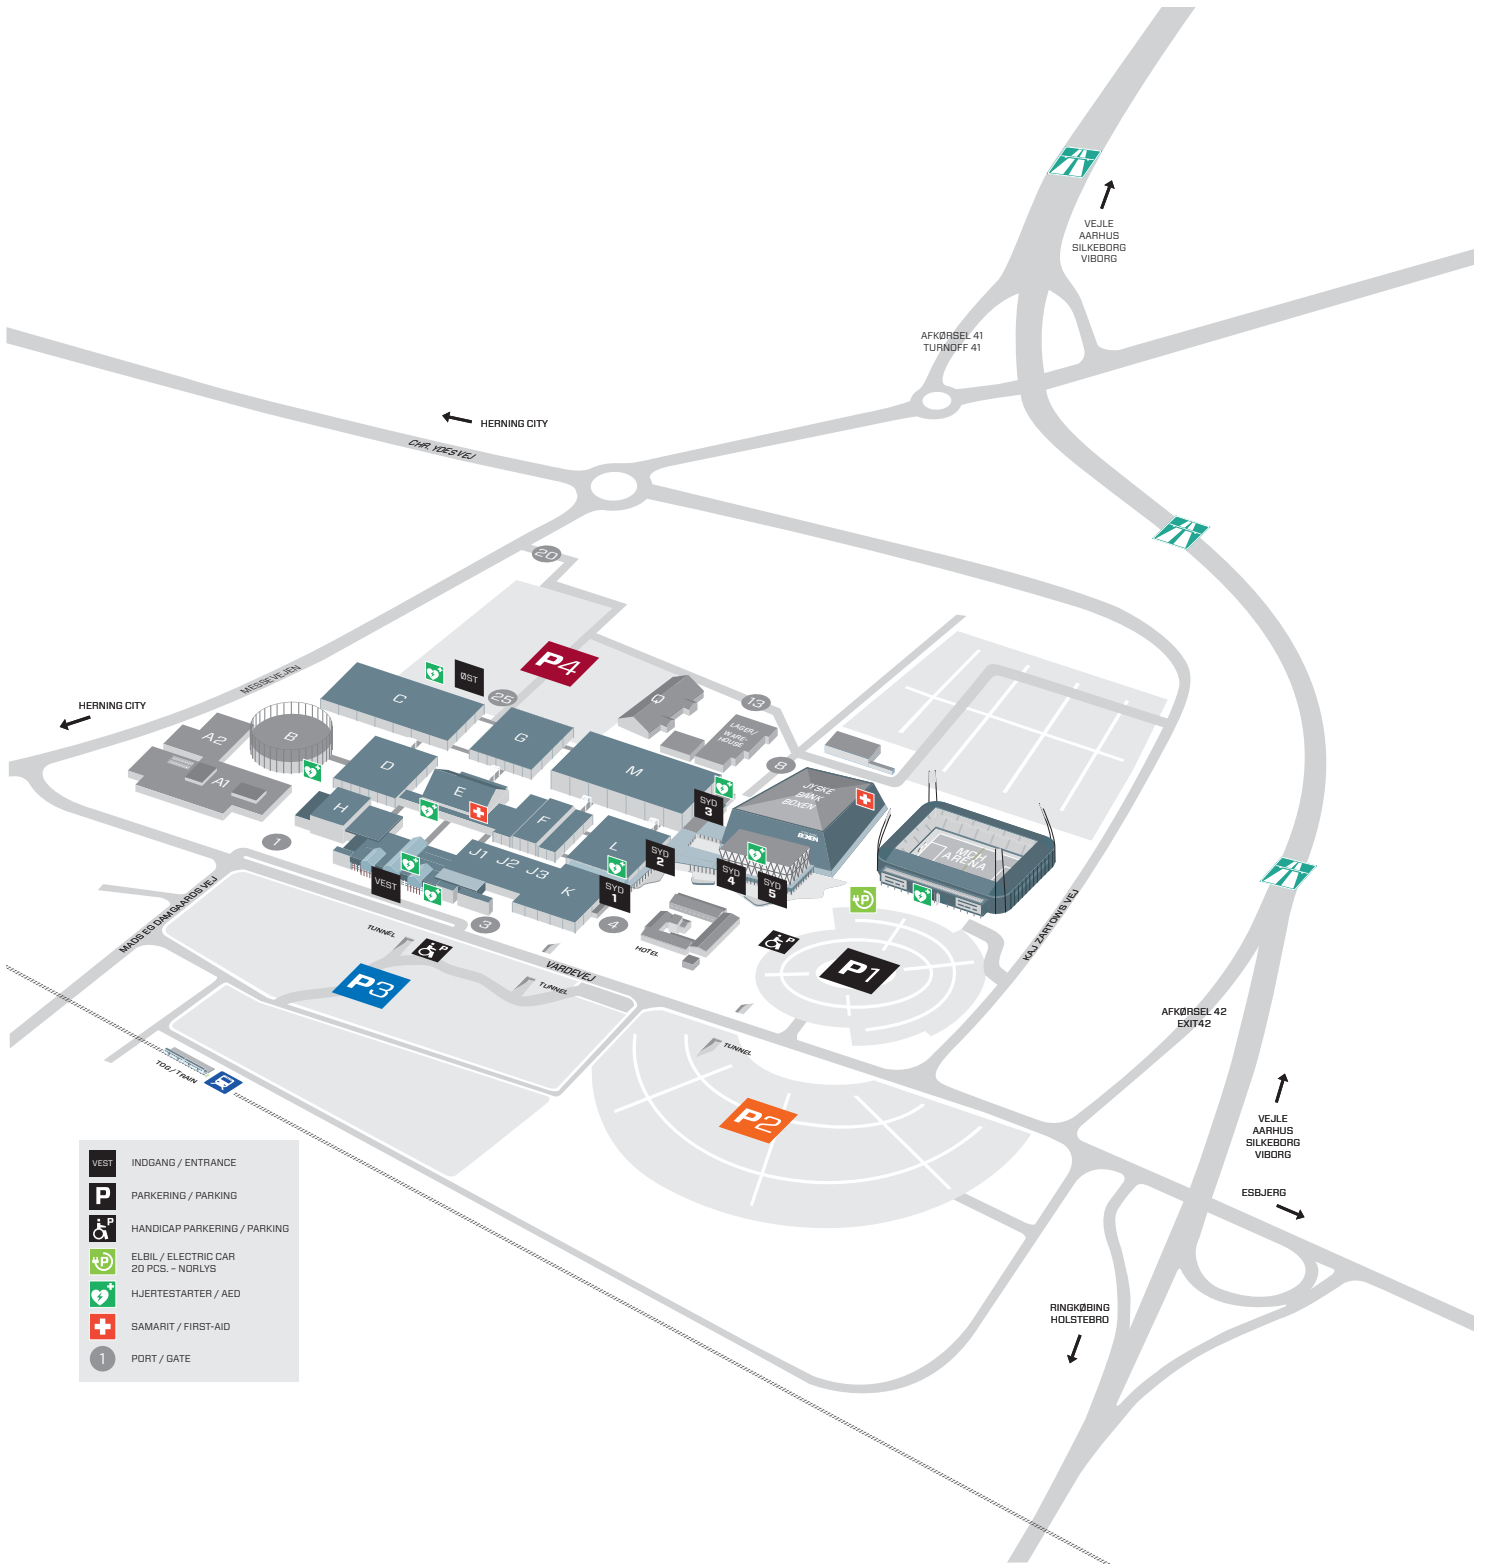

OVERSIGTSKORT/ OVERVIEW MAP

OPLEVELSER FOR ALLE
Siden 1954

VEST	INDGANG / ENTRANCE
P	PARKERING / PARKING
♿	HANDICAP PARKERING / PARKING
⚡	ELBIL / ELECTRIC CAR 20 PCS. - NØRLYS
🚑	HJERTESTARTER / AED
+	SAMARIT / FIRST-AID
1	PORT / GATE